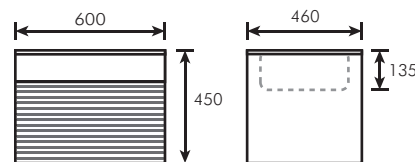

TR-BBC-MNC-05422

8037
Double Layer SUS 304 Stainless Steel Cabinet With
SUS 304 Stainless Steel Handle C/w Ceramic Basin
L900 x W460 x H420mm x D135
(92800)

TR-BBC-MNC-01392

Double Layer Stainless Steel Cabinet With
Build In Handle Door c/w Ceramic Basin
L600 x W460 x H450 x D135mm
(91350)