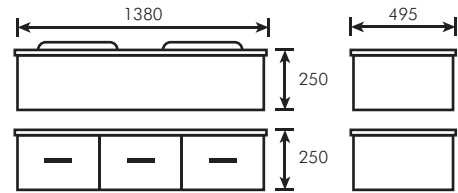

(Full Set) **TR-BBC-MNC-08652**
(Basin) **TR-BBC-BO-08649**
(Cabinet) **TR-BBC-MCO-08650**
(Side Cabinet) **TR-BBC-SDC-08651**