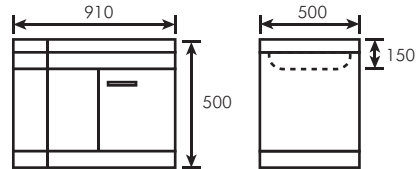

TR-BBC-MNC-01698-BK

JG1002G
 Double Layer SUS 304 Stainless Steel Cabinet With
 SUS 304 Stainless Steel Handle c/w Ceramic Basin
 L410 x W410 x H420 x D120mm
 (91500)

TR-BBC-MNC-01695-GD

JG1001G
 Double Layer SUS 304 Stainless Steel Cabinet With
 US 304 Stainless Steel Handle c/w Ceramic Basin
 L910 x L500 x H500mm x D150
 (93300)