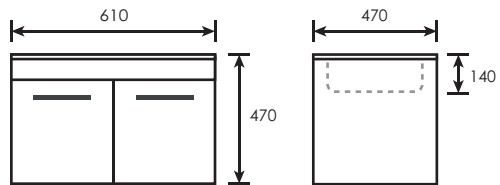

TR-BBC-MNC-08097

JG1038
 Double Layer Stainless Steel Cabinet With Build In
 SUS 304 Stainless Steel Door Handle c/w Ceramic Basin
 L610 x W470 x H470 x D140mm
 (91350)

TR-BBC-MNC-08031

JG1039
 Double Layer Stainless Steel Cabinet With
 SUS 304 Stainless Steel Handle c/w Ceramic Basin
 L610 x W470 x H470 x D140mm
 (91200)

TR-BBC-MNC-08034

JG1045
 Double Layer Stainless Steel Cabinet and
 Marble Stone Design Door with
 SUS 304 Stainless Steel Handle c/w
 Tempered Glass Top and Ceramic Basin
 L900 x W500 x H460 x D145mm
 (91950)