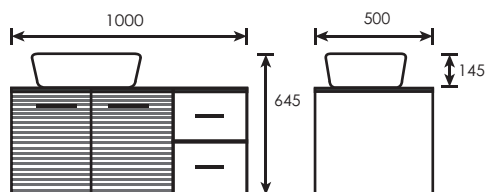

(Basin) **TR-BBC-BO-08640**

(Cabinet) **TR-BBC-MCO-08641**

SUS 304 Stainless Steel Rack c/w
Marble Top and Ceramic Basin
L750 x W500 x H850 x D135
(94600)

(Full Set) **TR-BBC-MNC-08645**

(Basin) **TR-BBC-BO-08643**

Double Layer SUS 304 Stainless Steel Cabinet With SUS 304 Stainless Steel Handle c/w Ceramic Basin And Tempered Glass Top
L1000 x W500 x H645 x D145mm
(93000)

TR-BBC-MNC-06007

Double Layer SUS 304 Stainless Steel Cabinet With
SUS 304 Stainless Steel Handle c/w
Ceramic Top and Glass Basin
(Main) L1380 x L495 x H250mm
(Side) L1380 x H250mm
(911000)