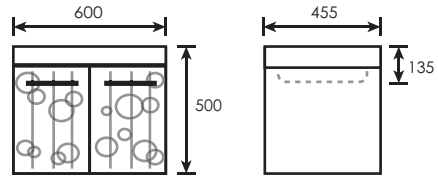

TR-BBC-MNC-01723

TR-BBC-MNC-05862