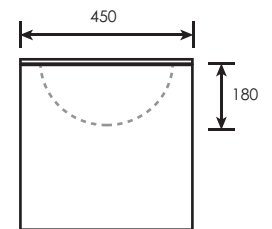

JG1035
Double Layer Stainless Steel Cabinet With
Build In Aluminium Door Handle c/w Glass Basin
L550 x W450 x H460 x D180mm
(90950)

TR-BBC-MNC-07768