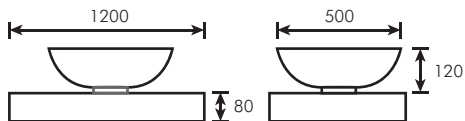

TR-BBC-MNC-07694

SUS 304 Stainless Steel Top With
SUS 304 Stainless Steel 'L' Shape
Supporting Rack c/w Ceramic Basin
L850 x W500 x H80mm
(92080)

+ TR-BBC-TT-07103
+ TR-BBC-BO-02878

SUS 304 Stainless Steel Top With
SUS 304 Stainless Steel 'L' Shape
Supporting Rack c/w Ceramic Basin
L1200 x W500 x H80mm x D120
(92500)