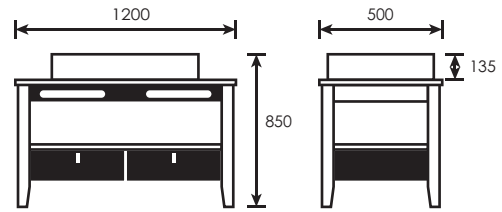

BEGIN EACH DAY WITH A
**BEAUTIFUL
HEART**

SMALL CHANGES HERE CAN
ADD UP TO MAKE A BIG DIFFERENCE

Double Layer SUS 304 Stainless Steel Wood Design
Cabinet With SUS304 Stainless Steel Handle c/w
Mable Top And Ceramic Basin
L900 x W550 x H850 x D135mm
(98800)

(Full Set) **TR-BBC-MNC-08648**
(Basin) **TR-BBC-BO-08646**
(Cabinet) **TR-BBC-MCO-08647**

Double Layer SUS 304 Stainless Steel Cabinet with
SUS 304 Stainless Steel Handle c/w
Marble Stone Basin and Marble Top
L1200 x W500 x H850 x D135mm
(913500)