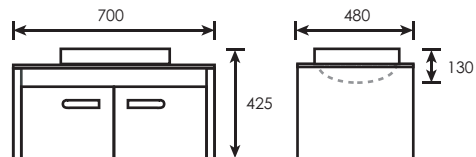

TR-BBC-MNC-04965

JG1012
 Double Layer Aluminium Wood Design Cabinet
 With Brass Chrome Handle c/w Ceramic Basin
 Size: L600 x W460 x H500 x D220mm
 (91500)

TR-BBC-MNC-01725

JG1019
 Double Layer Aluminium Wood Design Cabinet With
 Brass Chrome Handle c/w Ceramic Basin And Ceramic Top
 L700 x W480 x H425 x D130mm
 (91700)