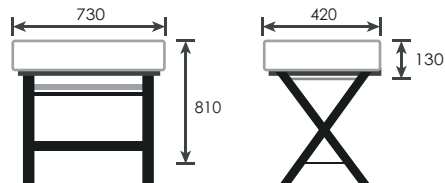

TR-BBC-MNC-01527

JG1046
 SUS 304 Stainless Steel Rack c/w Ceramic Basin
 560 x W380 x H230mm x D290m
 (91580)

TR-BBC-MNC-08595

JG1043
 SUS 304 Stainless Steel Rack c/w Ceramic Basin
 L730 x W420 x H810 x D130mm
 (91100)