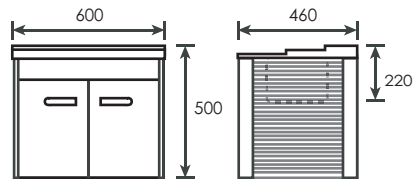

TR-BBC-MNC-04965

JG1012
 Double Layer Aluminium Wood Design Cabinet
 With Brass Chrome Handle c/w Ceramic Basin
 Size: L600 x W460 x H500 x D220mm
 (91500)

TR-BBC-MNC-01725

JG1019
 Double Layer Aluminium Wood Design Cabinet With
 Brass Chrome Handle c/w Ceramic Basin And Ceramic Top
 L700 x W480 x H425 x D130mm
 (91700)