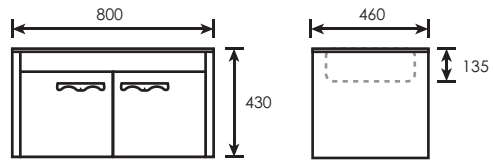

JG1017
Double Layer Aluminium Wood Design Cabinet With
SUS 304 Stainless Steel Handle c/w Ceramic Basin
L800 x W460 x H430 x D135mm
(92000)

TR-BBC-MNC-04320