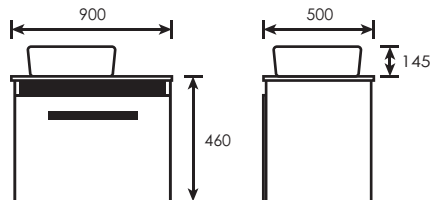

TR-BBC-MNC-08097

JG1038
 Double Layer Stainless Steel Cabinet With Build In
 SUS 304 Stainless Steel Door Handle c/w Ceramic Basin
 L610 x W470 x H470 x D140mm
 (91350)

TR-BBC-MNC-08031

JG1039
 Double Layer Stainless Steel Cabinet With
 SUS 304 Stainless Steel Handle c/w Ceramic Basin
 L610 x W470 x H470 x D140mm
 (91200)

TR-BBC-MNC-08034

JG1045
 Double Layer Stainless Steel Cabinet and
 Marble Stone Design Door with
 SUS 304 Stainless Steel Handle c/w
 Tempered Glass Top and Ceramic Basin
 L900 x W500 x H460 x D145mm
 (91950)