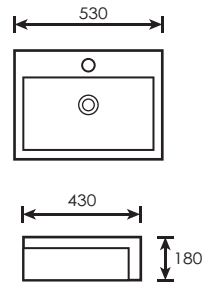

WJA-BBC-MNC-04066-WW (L716)
SUS 304 Stainless Steel Rack c/w Ceramic Basin
L530 x W430 x H180 x D115mm
(90500)

WJA-BBC-BO-03384-WW
Ceramic Basin
L530 x W430 x H180 x D115mm
(90350)

WJA-BBC-MCO-04065-PL
SUS 304 Stainless Steel Rack
(90150)

(Full Set) **WJA-BBC-MNC-04066-WW**
(Basin) **WJA-BBC-BO-03384-WW**
(Rack) **WJA-BBC-MCO-04065-WW**