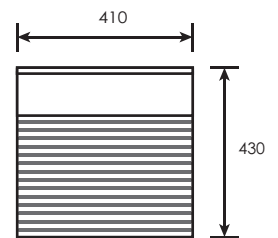

BEGIN EACH DAY WITH A
**BEAUTIFUL
HEART**

SMALL CHANGES HERE CAN
ADD UP TO MAKE A BIG DIFFERENCE

M4593
TR-BAMM-05018-CH
8" Solid Brass Chrome
Minifying Mirror With Stand
(90120)

Double Layer Stainless Steel Cabinet With
Build In Handle Door c/w Ceramic Basin
L410 x W410 x H430 x D120mm
(91000)

TR-BBC-MNC-07974