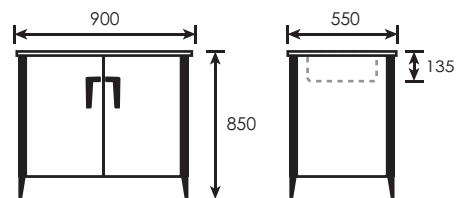

Double Layer SUS 304 Stainless Steel Cabinet With
SUS 304 Stainless Steel Handle c/w
Marble Stone Basin and Marble Top
L900 x W500 x H850
(98200)

(Full Set) **TR-BBC-MNC-08633**
(Basin) **TR-BBC-BO-08631**
(Cabinet) **TR-BBC-MCO-08632**

Double Layer SUS 304 Stainless Steel Cabinet With
SUS 304 Stainless Steel Handle c/w
Marble Stone Basin and Marble Top
L1200 x W500 x H850
(910800)

(Full Set) **TR-BBC-MNC-08636**
(Basin) **TR-BBC-BO-08634**
(Cabinet) **TR-BBC-MCO-08635**

BEGIN EACH DAY WITH A
**BEAUTIFUL
HEART**

SMALL CHANGES HERE CAN
ADD UP TO MAKE A BIG DIFFERENCE

Double Layer SUS 304 Stainless Steel Wood Design
Cabinet With SUS304 Stainless Steel Handle c/w
Mable Top And Ceramic Basin
L900 x W550 x H850 x D135mm
(98800)