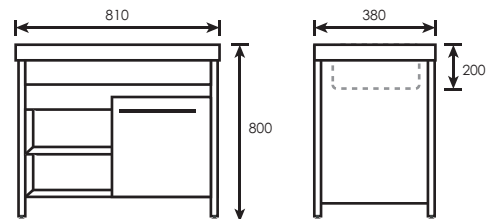

TR-BBC-MNC-07694