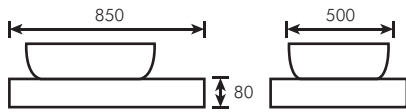

SUS 304 Stainless Steel Top With
SUS 304 Stainless Steel 'L' Shape
Supporting Rack c/w Ceramic Basin
L850 x W500 x H80mm
(92080)