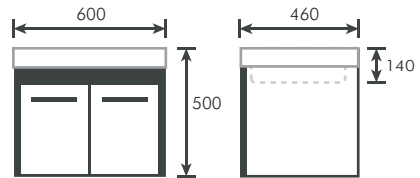

TR-BBC-MNC-07188