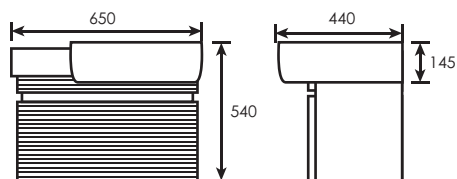

TR-BBC-MNC-01701