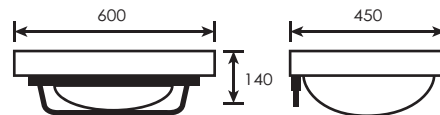

JGR 1570
SUS 304 Stainless Steel Rack c/w Ceramic Basin
L600 x W450 x H140mm
(90700)

TR-BBC-MNC-04941