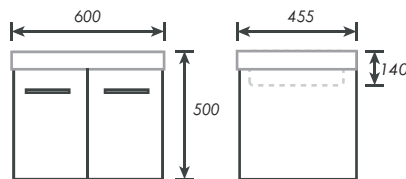

JG1030
Double Layer Aluminium Wood Design Cabinet With SUS 304 Stainless Steel Handle c/w Ceramic Basin
L600 x W455 x H500 x D140mm
(91200)

BC 10311C

Brass Chrome Basin Cold Tap
(90400)

TR-BBC-MNC-07352

JG1010
 Double Layer Aluminium Wood Design Cabinet With
 SUS 304 Stainless Steel Handle c/w Ceramic Basin
 L600 x W460 x H500x D220mm
 (91500)