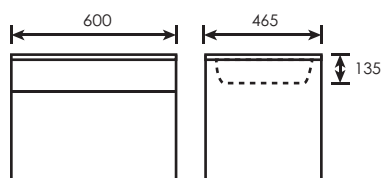

TR-BBC-MNC-08592

Double Layer Stainless Steel Cabinet With
Build In Handle Door c/w Ceramic Basin
L650 x W440 x H540 x D145mm
(91350)

TR-BBC-MNC-01701

Double Layer SUS 304 Stainless Steel Wood Design Cabinet
With SUS 304 Stainless Steel Handle c/w Ceramic Basin
L600 x W465mm x D135
(91300)