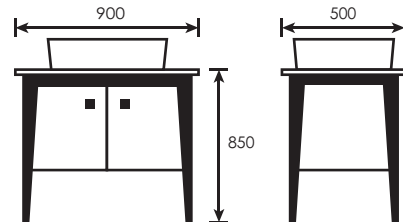

(Full Set) **TR-BBC-MNC-08633**
(Basin) **TR-BBC-BO-08631**
(Cabinet) **TR-BBC-MCO-08632**