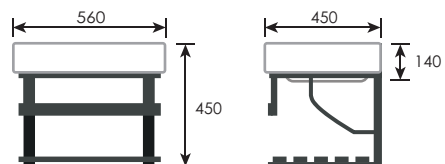

TR-BBC-MNC-07914