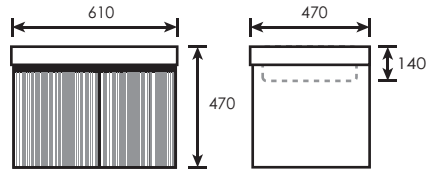

TR-BBC-MNC-08031