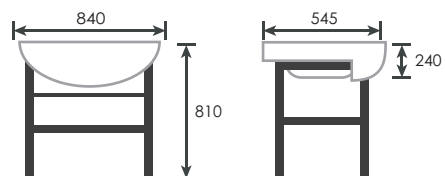

TR-BBC-MNC-08199

JG1036
 SUS 304 Stainless Steel Rack c/w Ceramic Basin
 L580 x W450 x H450mm x D140
 (90900)

TR-BBC-MNC-07914

SUS 304 Stainless Steel Rack c/w Ceramic Basin
 L840 x W545 x H810mm x D240m
 (91350)