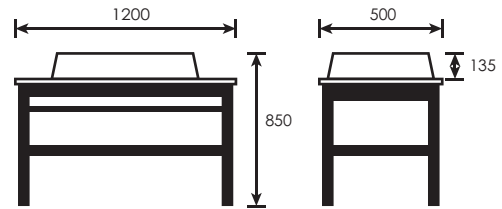

BEGIN EACH DAY WITH A
**BEAUTIFUL
HEART**

SMALL CHANGES HERE CAN
ADD UP TO MAKE A BIG DIFFERENCE

Double Layer SUS 304 Stainless Steel Wood Design
Cabinet With SUS304 Stainless Steel Handle c/w
Mable Top And Ceramic Basin
L900 x W550 x H850 x D135mm
(98800)

(Full Set) **TR-BBC-MNC-08648**
(Basin) **TR-BBC-BO-08646**
(Cabinet) **TR-BBC-MCO-08647**

Double Layer SUS 304 Stainless Steel Cabinet with
SUS 304 Stainless Steel Handle c/w
Marble Stone Basin and Marble Top
L1200 x W500 x H850 x D135mm
(913500)

(Full Set) **TR-BBC-MNC-08639**

(Basin) **TR-BBC-BO-08637**

(Cabinet) **TR-BBC-MCO-08638**

SUS 304 Stainless Steel Rack c/w
Marble Top and Ceramic Basin
L1200 x W500 x H850 x D135mm
(913500)

(Full Set) **TR-BBC-MNC-08642**