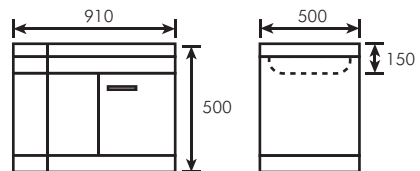

JG1001B
Double Layer SUS 304 Stainless Steel Cabinet With
SUS 304 Stainless Steel Handle c/w Ceramic Basin
L910 x L500 x H500mm x D150
(93300)