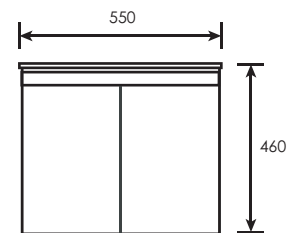

JG1035
Double Layer Stainless Steel Cabinet With
Build In Aluminium Door Handle c/w Glass Basin
L550 x W450 x H460 x D180mm
(90950)

TR-BBC-MNC-07768