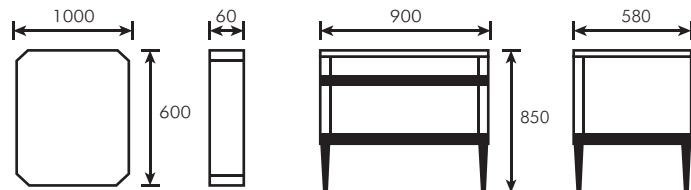

BEGIN EACH DAY WITH A
**BEAUTIFUL
HEART**

SMALL CHANGES HERE CAN
ADD UP TO MAKE A BIG DIFFERENCE

Double Layer SUS 304 Stainless Steel Cabinet With
SUS 304 Stainless Steel Handle c/w Ceramic Basin And Marble Top
L1000 x W600 x D90mm (mirror) (91500)
L900 x W580 x H850mm (cabinet) (910000)