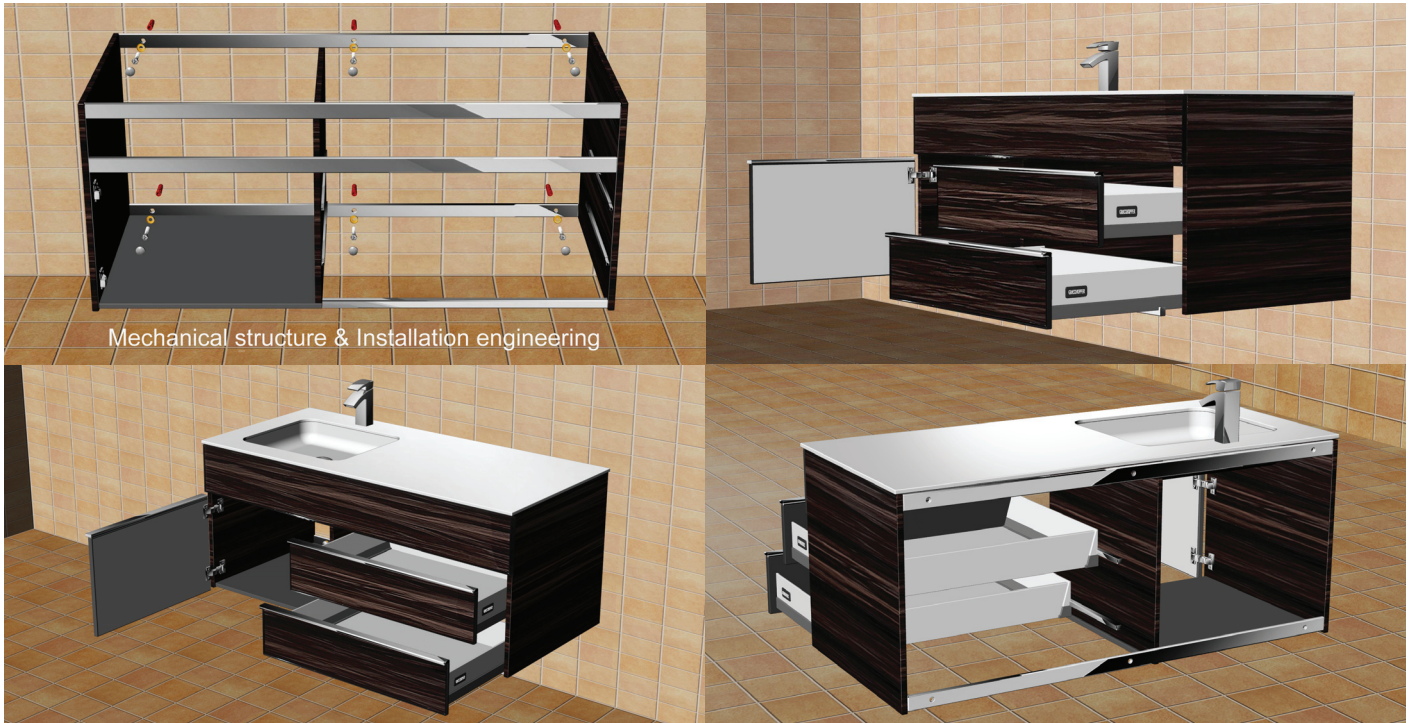

Mechanical Structure & Installation Engineering