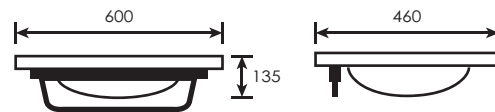

GR 1577
SUS 304 Stainless Steel Rack c/w Ceramic Basin
L600 x W460x D135mm
(90700)