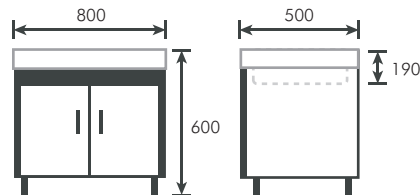

TR-BBC-MNC-08037

Double Layer Aluminium Wood Design Cabinet With
 Build In Handle Door c/w Ceramic Basin
 L600 x W460 x H500 x D140mm
 (91500)

TR-BBC-MNC-07188

XB3029
 Double Layer SUS 304 Stainless Steel Cabinet With
 SUS 304 Stainless Steel Handle c/w Ceramic Laundry Basin
 L800 x W500 x H600 x D190mm
 (93200)