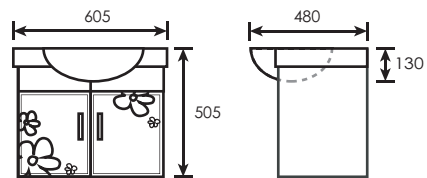

TR-BBC-MNC-05862

JG1020
 Double Layer Stainless Steel Cabinet With
 SUS 304 Stainless Steel Handle And
 Marble Glass Door c/w Ceramic Basin
 L600 x W455 x H500 x D135mm
 (91350)

TR-BBC-MNC-05858

JG1009
 Stainless Steel Cabinet With Stainless Steel Handle c/w
 Ceramic Basin
 L605 x W480 x H505 x D135mm
 (90900)