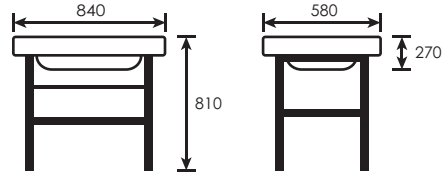

TR-BBC-MNC-01526