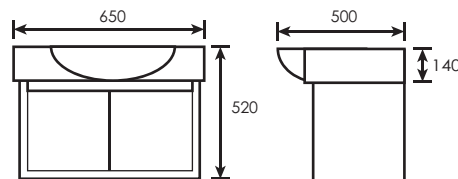

JG1005B (black)
JG1005G / TR-BBC-MNC-01707-GD (gold)
Double Layer SUS 304 Stainless Steel Cabinet With
Two Sided Sliding Door c/w Ceramic Basin
L650 x W500 x H520 x D140mm
(93300)