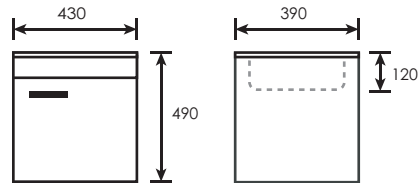

TR-BBC-MNC-06030

JG1003
 Double Layer SUS 304 Stainless Steel Cabinet With
 SUS 304 Stainless Steel Handle c/w Ceramic Basin
 L430 x W390 x H490 x D120mm
 (91500)

TR-BBC-MNC-01701

JG1002B
 Double Layer SUS 304 Stainless Steel Cabinet With
 SUS 304 Stainless Steel Handle c/w Ceramic Basin
 L410 x W410 x H420 x D120mm
 (91500)