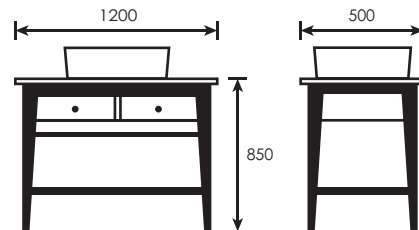

(Full Set) **TR-BBC-MNC-08636**
(Basin) **TR-BBC-BO-08634**
(Cabinet) **TR-BBC-MCO-08635**