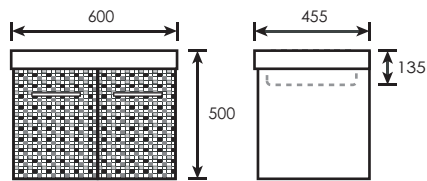

JG1020
Double Layer Stainless Steel Cabinet With
SUS 304 Stainless Steel Handle And
Marble Glass Door c/w Ceramic Basin
L600 x W455 x H500 x D135mm
(91350)

TR-BBC-MNC-05858