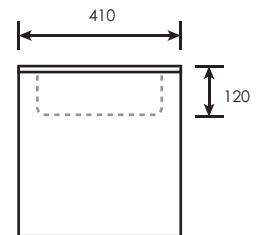

BEGIN EACH DAY WITH A
**BEAUTIFUL
HEART**

SMALL CHANGES HERE CAN
ADD UP TO MAKE A BIG DIFFERENCE

M4593
TR-BAMM-05018-CH
8" Solid Brass Chrome
Minifying Mirror With Stand
(90120)

Double Layer Stainless Steel Cabinet With
Build In Handle Door c/w Ceramic Basin
L410 x W410 x H430 x D120mm
(91000)

TR-BBC-MNC-07974