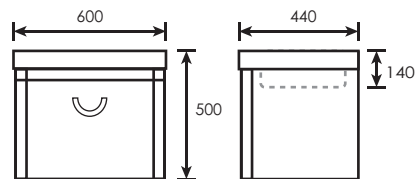

JG1011
Double Layer Aluminium Wood Design Cabinet With
Brass Chrome Handle c/w ceramic basin
L600 x W440 x H500 x D140mm
(91500)