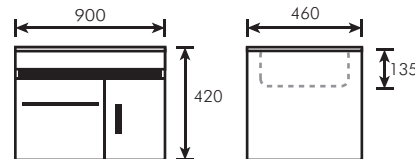

TR-BBC-MNC-01392