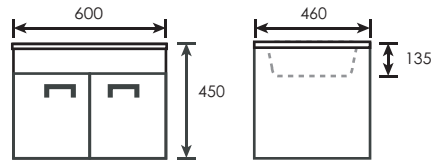

TR-BBC-MNC-04965

JG1012
 Double Layer Aluminium Wood Design Cabinet
 With Brass Chrome Handle c/w Ceramic Basin
 Size: L600 x W460 x H500 x D220mm
 (91500)

TR-BBC-MNC-01725

JG1019
 Double Layer Aluminium Wood Design Cabinet With
 Brass Chrome Handle c/w Ceramic Basin And Ceramic Top
 L700 x W480 x H425 x D130mm
 (91700)