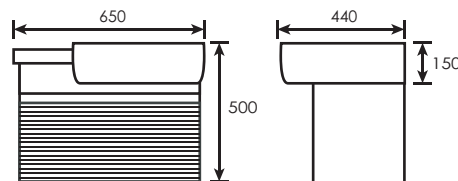

TR-BBC-MNC-01722