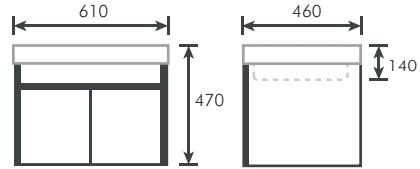

JG1031
Double Layer Stainless Steel Cabinet With
SUS 304 Stainless Steel Handle c/w Ceramic Basin
L610 x W470 x H470 x D140mm
(91200)

TR-BBC-MNC-07611

JG1040
 Double Layer Stainless Steel Cabinet With
 Build In Handle Door c/w Ceramic Basin
 L610 x W460 x D140 x H470mm
 (91350)