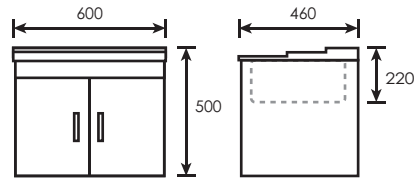

JG1030
Double Layer Aluminium Wood Design Cabinet With SUS 304 Stainless Steel Handle c/w Ceramic Basin
L600 x W455 x H500 x D140mm
(91200)

BC 10311C

Brass Chrome Basin Cold Tap
(90400)

TR-BBC-MNC-07352

JG1010
 Double Layer Aluminium Wood Design Cabinet With
 SUS 304 Stainless Steel Handle c/w Ceramic Basin
 L600 x W460 x H500x D220mm
 (91500)