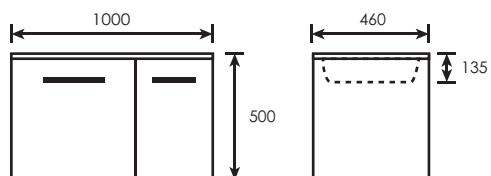

Double Layer Stainless Steel Cabinet With
Build In Handle Door c/w Ceramic Basin
L650 x W440 x H540 x D145mm
(91350)

TR-BBC-MNC-01701

Double Layer SUS 304 Stainless Steel Wood Design Cabinet
With SUS 304 Stainless Steel Handle c/w Ceramic Basin
L600 x W465mm x D135
(91300)

TR-BBC-MNC-08100

Double Layer Stainless Steel Wood Design Cabinet
With SUS 304 Stainless Steel Handle c/w Ceramic Basin
L1000 x W460mm x H500x D135
(92000)

TR-BBC-MNC-08589