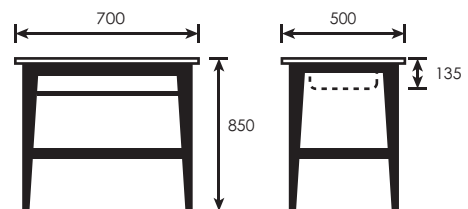

(Full Set) **TR-BBC-MNC-08645**

(Basin) **TR-BBC-BO-08643**

(Cabinet) **TR-BBC-MCO-08644**