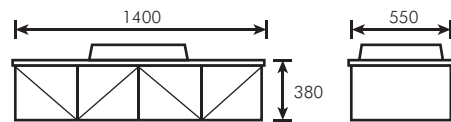

(Full Set) **TR-BBC-MNC-08655**
(Basin) **TR-BBC-BO-08653**
(Cabinet) **TR-BBC-MCO-08654**