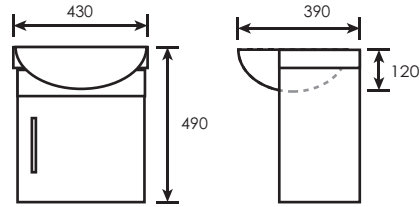

TR-BBC-MNC-01701