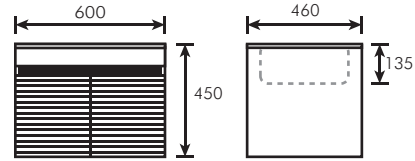

TR-BBC-MNC-08100

Double Layer Stainless Steel Wood Design Cabinet
With SUS 304 Stainless Steel Handle c/w Ceramic Basin
L1000 x W460mm x H500x D135
(92000)

TR-BBC-MNC-08589

Double Layer Stainless Steel Cabinet With
Build In Handle Door c/w Ceramic Basin
L600 x W460 x H450 x D135mm
(91350)