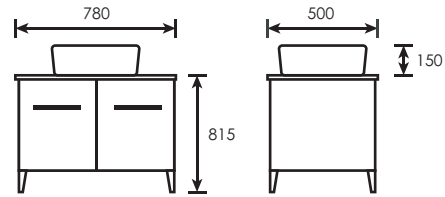

BEGIN EACH DAY WITH A
**BEAUTIFUL
HEART**

SMALL CHANGES HERE CAN
ADD UP TO MAKE A BIG DIFFERENCE

Double Layer SUS 304 Stainless Steel Cabinet With
SUS 304 Stainless Steel Handle c/w Ceramic Basin And Marble Top
L1000 x W600 x D90mm (mirror) (91500)
L900 x W580 x H850mm (cabinet) (910000)

TR-BBC-MC-08096
TR-BBC-MNC-08093⁺

Double Layer Stainless Steel Cabinet With
SUS 304 Stainless Steel Handle c/w Ceramic Basin
and Tempered Glass Top
L780 x W500 x H815 x D150
(91800)

(Full Set) **TR-BBC-MNC-08630**
(Basin) **TR-BBC-BO-08628**
(Cabinet) **TR-BBC-MCO-08629**