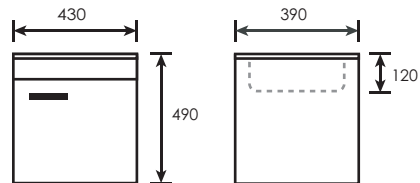

JG1003
Double Layer SUS 304 Stainless Steel Cabinet With
SUS 304 Stainless Steel Handle c/w Ceramic Basin
L430 x W390 x H490 x D120mm
(91500)

TR-BBC-MNC-01701

JG1002B
Double Layer SUS 304 Stainless Steel Cabinet With
SUS 304 Stainless Steel Handle c/w Ceramic Basin
L410 x W410 x H420 x D120mm
(91500)

TR-BBC-MNC-01698-BK

JG1002G
Double Layer SUS 304 Stainless Steel Cabinet With
SUS 304 Stainless Steel Handle c/w Ceramic Basin
L410 x W410 x H420 x D120mm
(91500)

TR-BBC-MNC-01695-GD