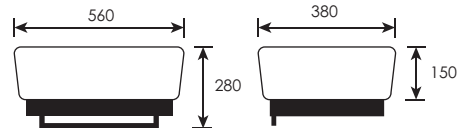

JGR1579
SUS 304 Stainless Steel Rack c/w Ceramic Basin
L560 x W380 x H280mm x D150m
(90700)

TR-BBC-MNC-04968