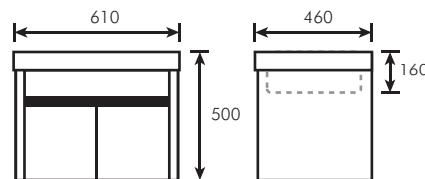

JG1034
Double Layer Stainless Steel Cabinet With
Build In Handle Door c/w Ceramic Basin
L610 x W460 x H500 x D160mm
(91500)