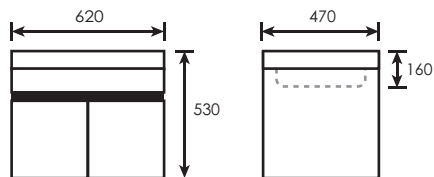

JG 1780
Double Layer Stainless Steel Cabinet With
Build In Handle Door c/w Ceramic Basin
L620 x W470 x H530 x D160mm
(91200)

JG1021
Double Layer Stainless Steel Cabinet With
SUS 304 Stainless Steel Handle c/w Ceramic Basin
L600 x W455 x H500 x D140mm
(91300)