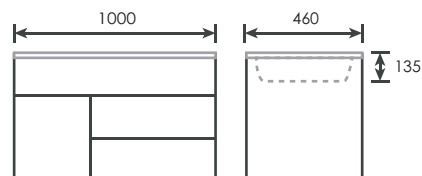

BEGIN EACH DAY WITH A
**BEAUTIFUL
HEART**

SMALL CHANGES HERE CAN
ADD UP TO MAKE A BIG DIFFERENCE

Double Layer SUS 304 Stainless Steel Wood Design Cabinet
With SUS 304 Stainless Steel Handle c/w Ceramic Basin
L1000 x W460mm x D135
(94500)

TR-BBC-MNC-08097