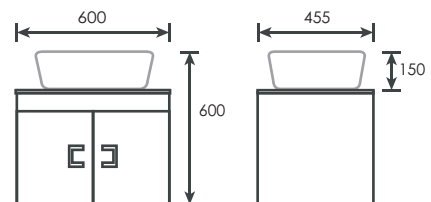

SMALL CHANGES HERE CAN
ADD UP TO MAKE A BIG DIFFERENCE

M4588
Mirror With Led Lights
L450 X H600mm
(90480)

JG1013
Double Layer Aluminium Wood Design Cabinet
With Brass Chrome Handle c/w
Ceramic Basin And Ceramic Top
L700 x W480 x H580 x D170mm
(91700)

TR-BBC-MNC-07224

BEGIN EACH DAY WITH A
**BEAUTIFUL
 HEART**

SMALL CHANGES HERE CAN
 ADD UP TO MAKE A BIG DIFFERENCE

GBC19-C
 Solid Brass Chrome
 Glass Basin Cold Tap
 H330 x W100mm
 (90380)

JG1028
 Double Layer Aluminium Wood Design Cabinet With
 Brass Chrome Handle c/w Ceramic Basin And Glass Top
 L600 x W455 x H600 x D150mm
 (91200)