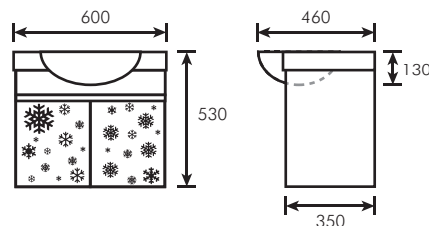

TR-BBC-MNC-01720

BEGIN EACH DAY WITH A
**BEAUTIFUL
HEART**

SMALL CHANGES HERE CAN
ADD UP TO MAKE A BIG DIFFERENCE

TR-BA-MR-07999
PS42
Mirror with Frame
W500 x H700mm
(90300)

JG1778
Double Layer Stainless Steel Cabinet With
Build In Aluminium Door Handle c/w Ceramic Basin
L600 x W460/350 x H530 x D130mm
(91350)