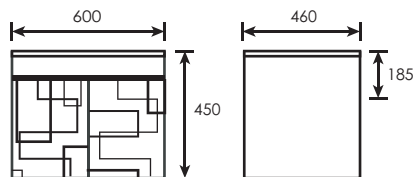

SMALL CHANGES HERE CAN
ADD UP TO MAKE A BIG DIFFERENCE

TR-BA-GS-04895-CH
Tora Brass Chrome Glass Shelf
L460 x W122 x H77mm
(90160)

TR-BA-MR-07999
PS42
Mirror with Frame
W500 x H700mm
(90300)

JG1777
Double Layer Stainless Steel Cabinet With
Build In Handle Door c/w Ceramic Basin
L600 x W460 x H450 x D135mm
(91200)