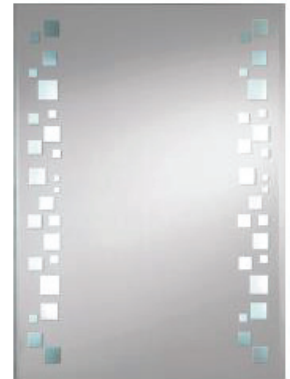

M4588
Mirror With Led Lights
L450 X H600mm
(90480)