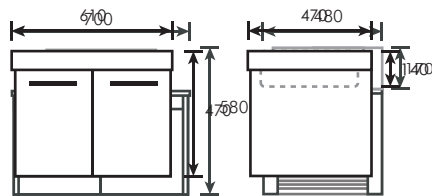

JG1013
Double Layer Aluminium Wood Design Cabinet
With Brass Chrome Handle c/w
Ceramic Basin And Ceramic Top
L700 x W480 x H580 x D170mm
(91700)