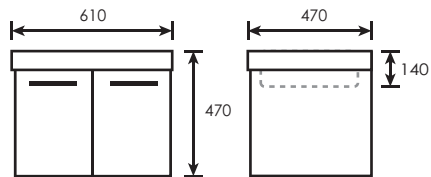

JG1031
Double Layer Stainless Steel Cabinet With
SUS 304 Stainless Steel Handle c/w Ceramic Basin
L610 x W470 x H470 x D140mm
(91200)